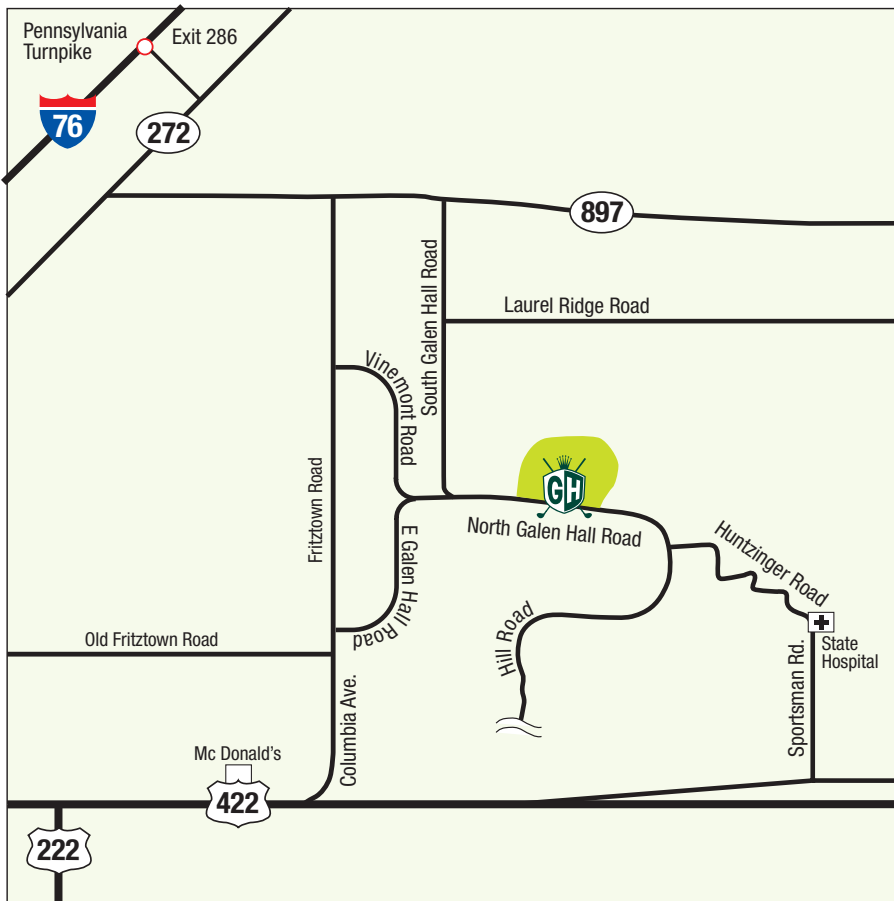

DIRECTIONS TO GALEN HALL GOLF CLUB

From 422, from the West (Lebanon, Myerstown, Robeson, Bernville)

1. Take Route 422 East past Robeson.
2. Turn right on to Sportsmen Road. (Sign for Wernersville State Hospital) Follow into the grounds of the hospital.
3. Stay straight, Sportsmens Road. turns into Huntzinger Rd.
4. Follow Huntzinger Rd. to top of Mountain at "T" intersection.
5. Turn right on to N. Galen Hall Rd. Clubhouse is .5 miles on right, parking lot on left.