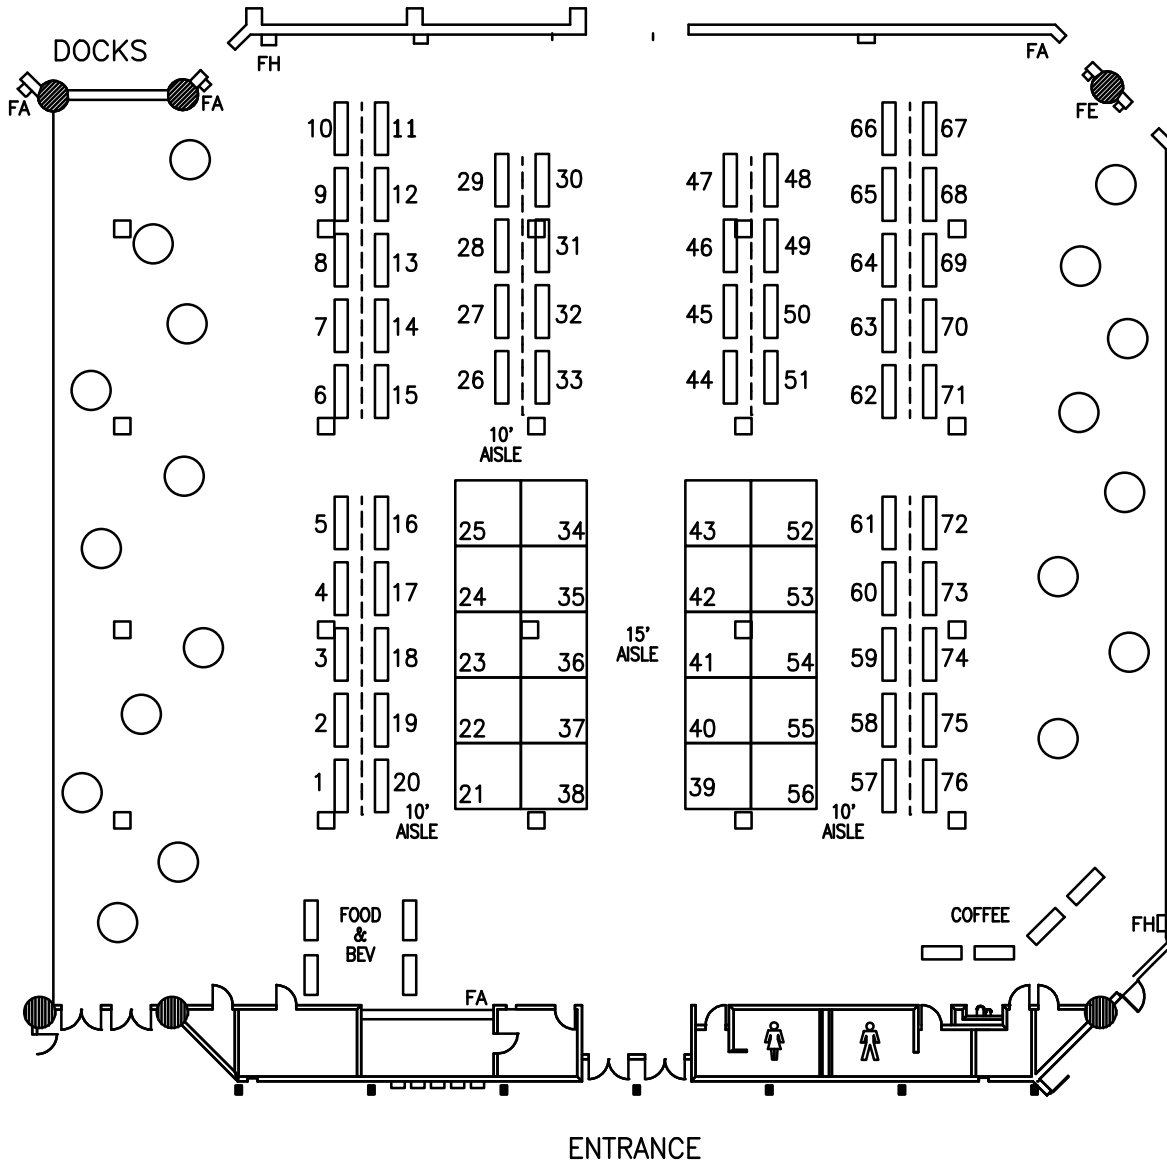

**EVENT
PRODUCTIONS
INC.**

651 West Tower Ave
Alameda, CA 94501

800/234-8064

**FFC
2008**

**FAITH
FORMATION
CONFERENCE
2008**

SANTA CLARA
CONVENTION
CENTER
Hall D

Santa Clara, CA

November 21-22,
2008

Scale

Drawn by
BayCAD Services

Date: 11/5/08

20 - 10x10 BOOTHS
56 - 8' TABLES